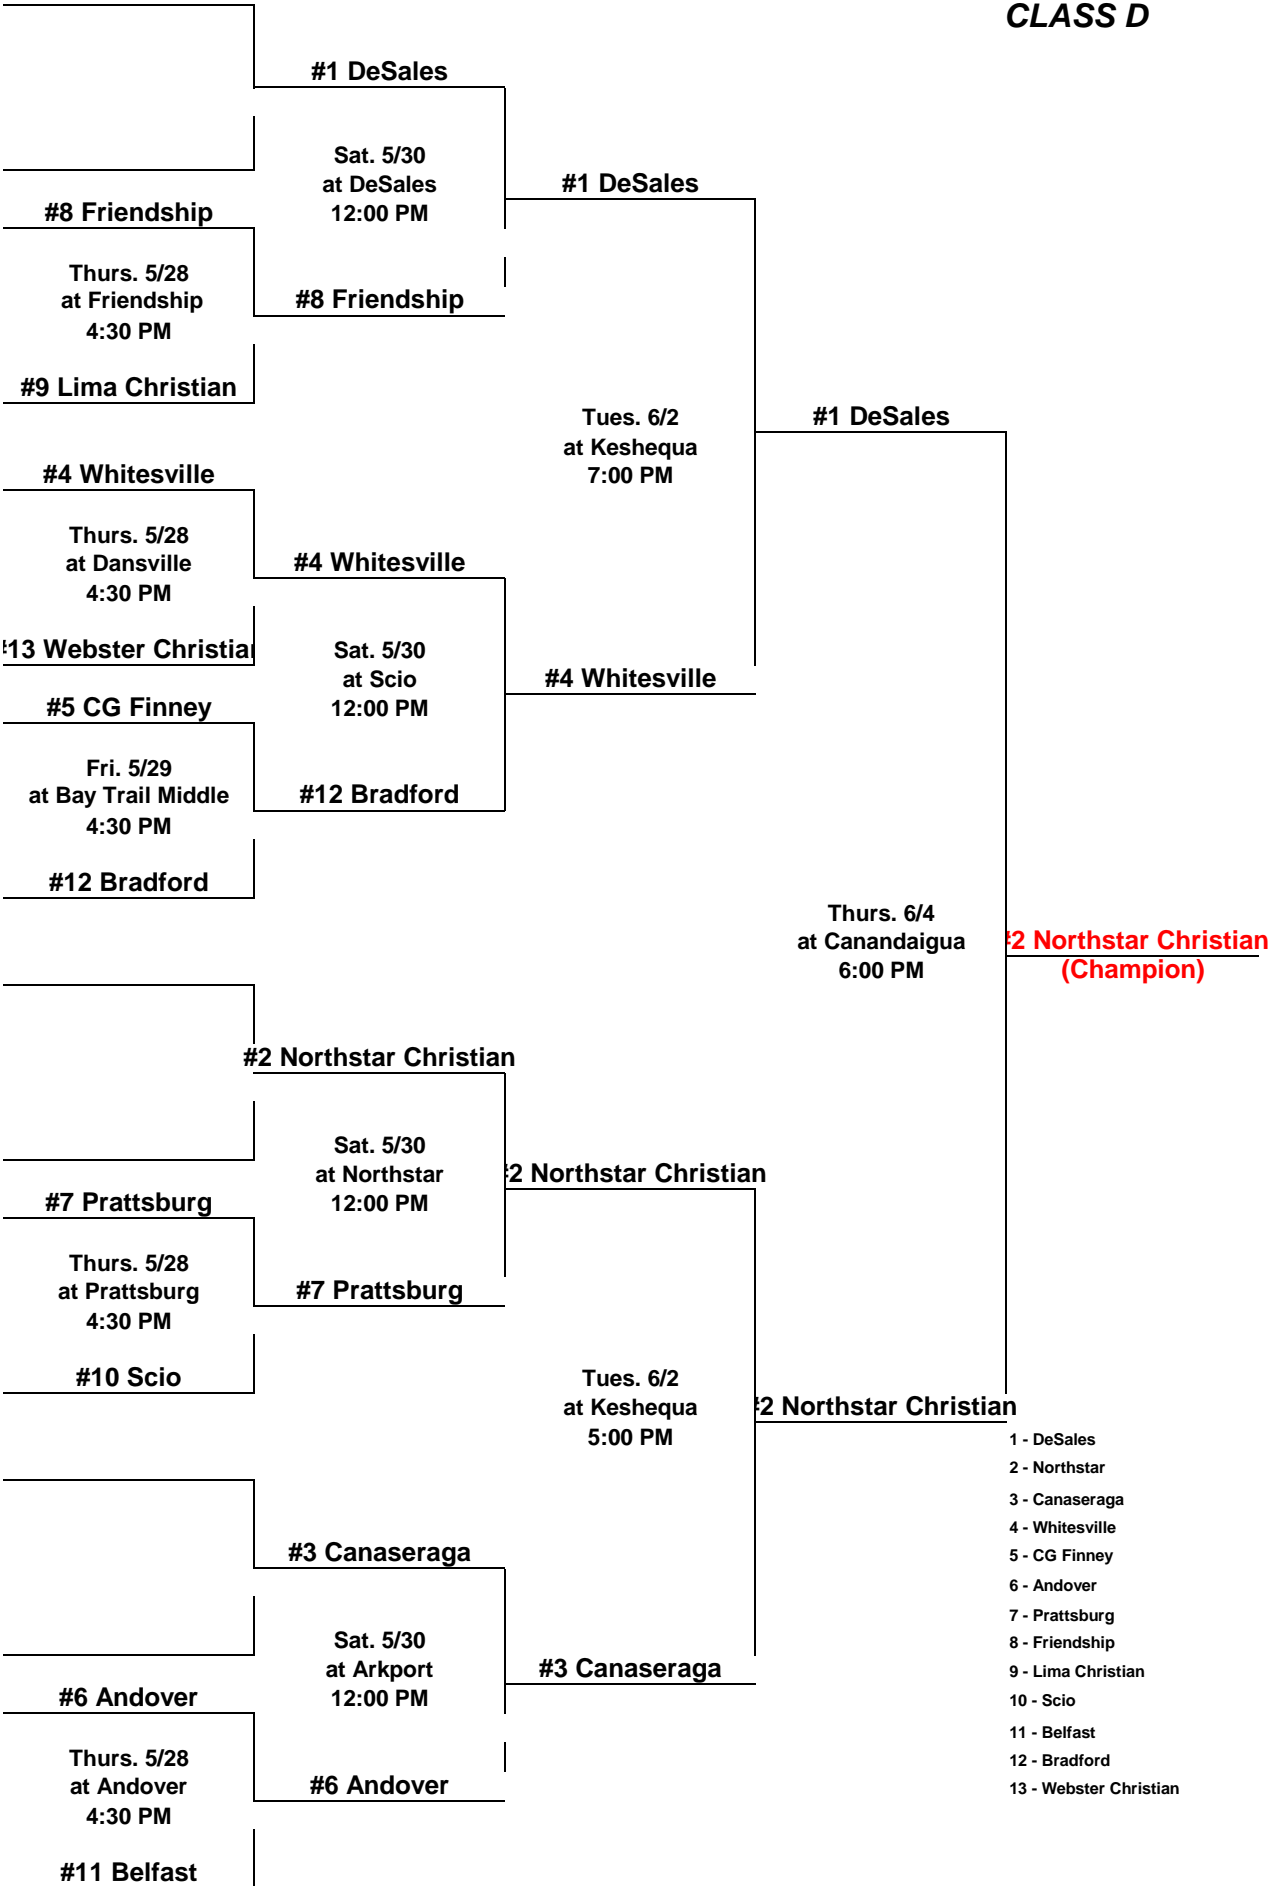

CLASS D

- 1 - DeSales
- 2 - Northstar
- 3 - Canaseraga
- 4 - Whitesville
- 5 - CG Finney
- 6 - Andover
- 7 - Prattsburg
- 8 - Friendship
- 9 - Lima Christian
- 10 - Scio
- 11 - Belfast
- 12 - Bradford
- 13 - Webster Christian